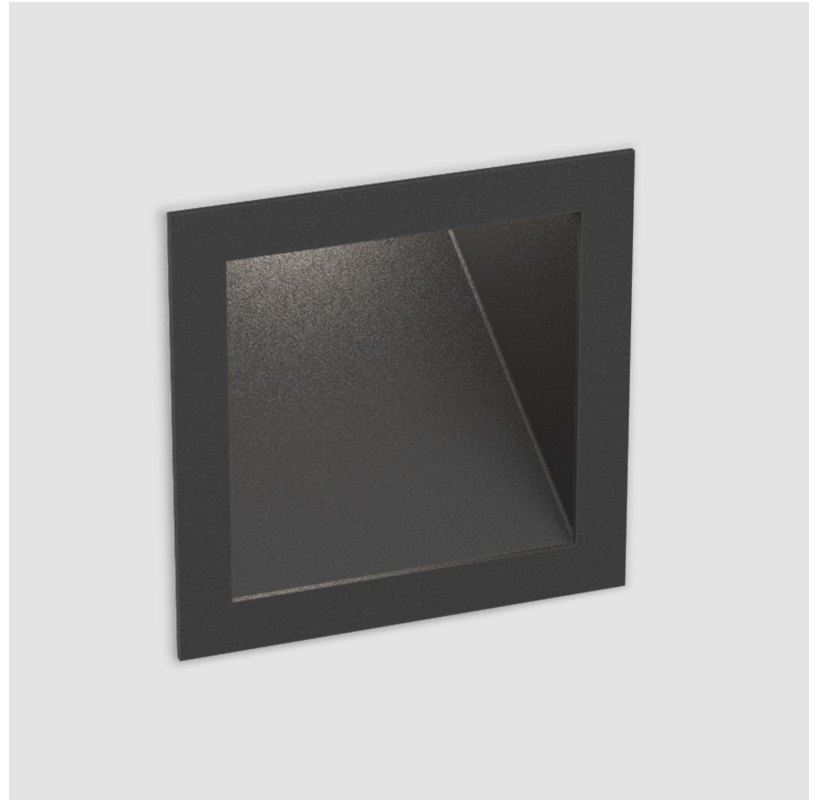

PROJECT	
TYPE	
SPECIFIER	
QUANTITY	
DATE	

DELIGHT GOOO! RECESSED

A35645-

base number	Color	Finishes	Ceiling
	Temperature	(Diamond)	Thickness

- To build a product code in our configurator select the specify button on the base model # product page
- To build a manual product code on this datasheet choose from the options listed below in blue font and add the suffix to the base model #

GENERAL

Series: Delight
Subseries: Delight Gooo!
Brand: Prolicht
Division: Architectural
Mounting Type: Recessed
Mounting Location: Wall
Subcategory: Step Light

PHYSICAL

Shape: Square
Length (mm): 90
Length (in): 3 ⁹ / ₁₆
Height (mm): 90
Depth (mm): 72
Height (in): 3 ⁹ / ₁₆
Depth (in): 2 ¹³ / ₁₆
Min. Recessing Depth (mm): 15
Min. Recessing Depth (in): 9/16
Light Distribution: Asymmetric
Weight (kg): 0.3
Weight (lbs): 0.66
Fixture Finish: SSR / BKV / CWI / CRY / HAB / UFT / ITA / RUA / FTG / MYG / LOD / PUS / FRO / FUP / KIA / POP / BLS / SPG / MEY / GOH / GUM / CHC / COM / ABZ / JAG / OBR / MOS / ROR
Fixture Material: Aluminum

DELIGHT GOOO! RECESSED

A35645-

PROJECT	_____
TYPE	_____
SPECIFIER	_____
QUANTITY	_____
DATE	_____

DELIGHT GOOO! FLOORWASH RECESSED

A35646-

base number Color Finishes Ceiling
 Temperature (Diamond) Thickness