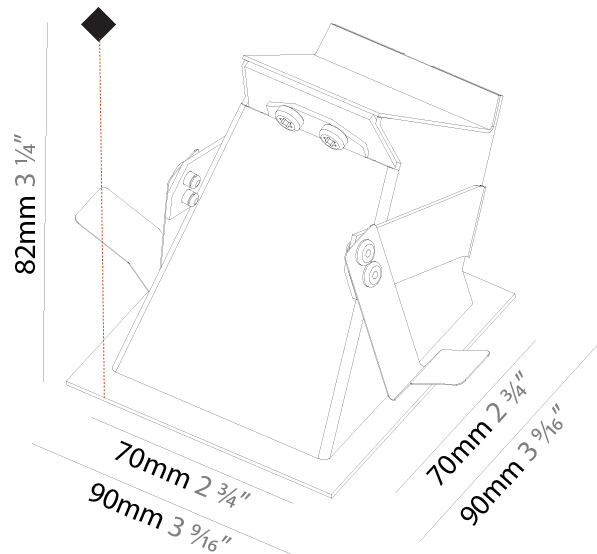

1. To build a product code in our configurator select the specify button on the base model # product page
2. To build a manual product code on this datasheet choose from the options listed below in blue font and add the suffix to the base model #

GENERAL

Series: Delight
Subseries: Delight Gooo! Floorwash
Brand: Prolicht
Division: Architectural
Mounting Type: Recessed
Mounting Location: Wall
Subcategory: Step Light

PHYSICAL

Shape: Square
Length (mm): 90
Length (in): 3 ⁹/₁₆
Width (mm): 90
Width (in): 3 ⁹/₁₆
Height (mm): 82
Height (in): 3 ¹/₄
Min. Recessing Depth (mm): 90
Min. Recessing Depth (in): 3 ⁹/₁₆
Light Distribution: Asymmetric
Weight (kg): 0.3
Weight (lbs): 0.66
Fixture Finish: SSR / BKV / CWI / CRY / HAB / UFT / ITA / RUA / FTG / MYG / LOD / PUS / FRO / FUP / KIA / POP / BLS / SPG / MEY / GOH / GUM / CHC / COM / ABZ / JAG / OBR / MOS / ROR
Fixture Material: Metal

ELECTRICAL

Lamp Type: LED (Zhaga Standard)
Input Wattage (W): 4.4
Total Output Wattage (W): 4
Dimming: Non-Dimming / Phase Dimming (120Vac only) / 0-10V Dimming
Driver Included: No
Driver Location: Remote
Driver Type: Constant Current - Universal
Input Voltage (V): 120 - 277
Constant Current (MA): 350

LED

Number of LEDs: 1
Color Temperature (°K): 2700 / 3000 / 4000
Max. Delivered Lumen (lm): 240 / 270 / 290
CRI: >90 CRI
Lamp Life (hrs): 50000

OPTICAL

RATINGS AND CERTIFICATIONS

Certified By: Certified for North American Standards
IP rating: IP20