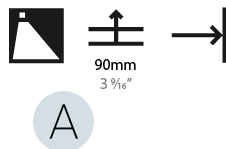

GENERAL

Series: Delight
 Subseries: Delight Gooo! Floorwash
 Brand: Prolicht
 Division: Architectural
 Mounting Type: Recessed
 Mounting Location: Wall
 Subcategory: Step Light

PHYSICAL

Shape: Square
 Length (mm): 90
 Length (in): 3 ⁹/₁₆
 Width (mm): 90
 Width (in): 3 ⁹/₁₆
 Height (mm): 82
 Height (in): 3 ¹/₄
 Min. Recessing Depth (mm): 90
 Min. Recessing Depth (in): 3 ⁹/₁₆
 Light Distribution: Asymmetric
 Weight (kg): 0.3
 Weight (lbs): 0.66
 Fixture Finish: SSR / BKV / CWI / CRY / HAB / UFT / ITA / RUA / FTG / MYG / LOD / PUS / FRO / FUP / KIA / POP / BLS / SPG / MEY / GOH / GUM / CHC / COM / ABZ / JAG / OBR / MOS / ROR
 Fixture Material: Metal

LED

Number of LEDs: 1
 Color Temperature (°K): 2700 / 3000 / 4000
 Max. Delivered Lumen (lm): 240 / 270 / 290
 CRI: >90 CRI
 Lamp Life (hrs): 50000

OPTICAL

RATINGS AND CERTIFICATIONS

Certified By: Certified for North American Standards
 IP rating: IP20